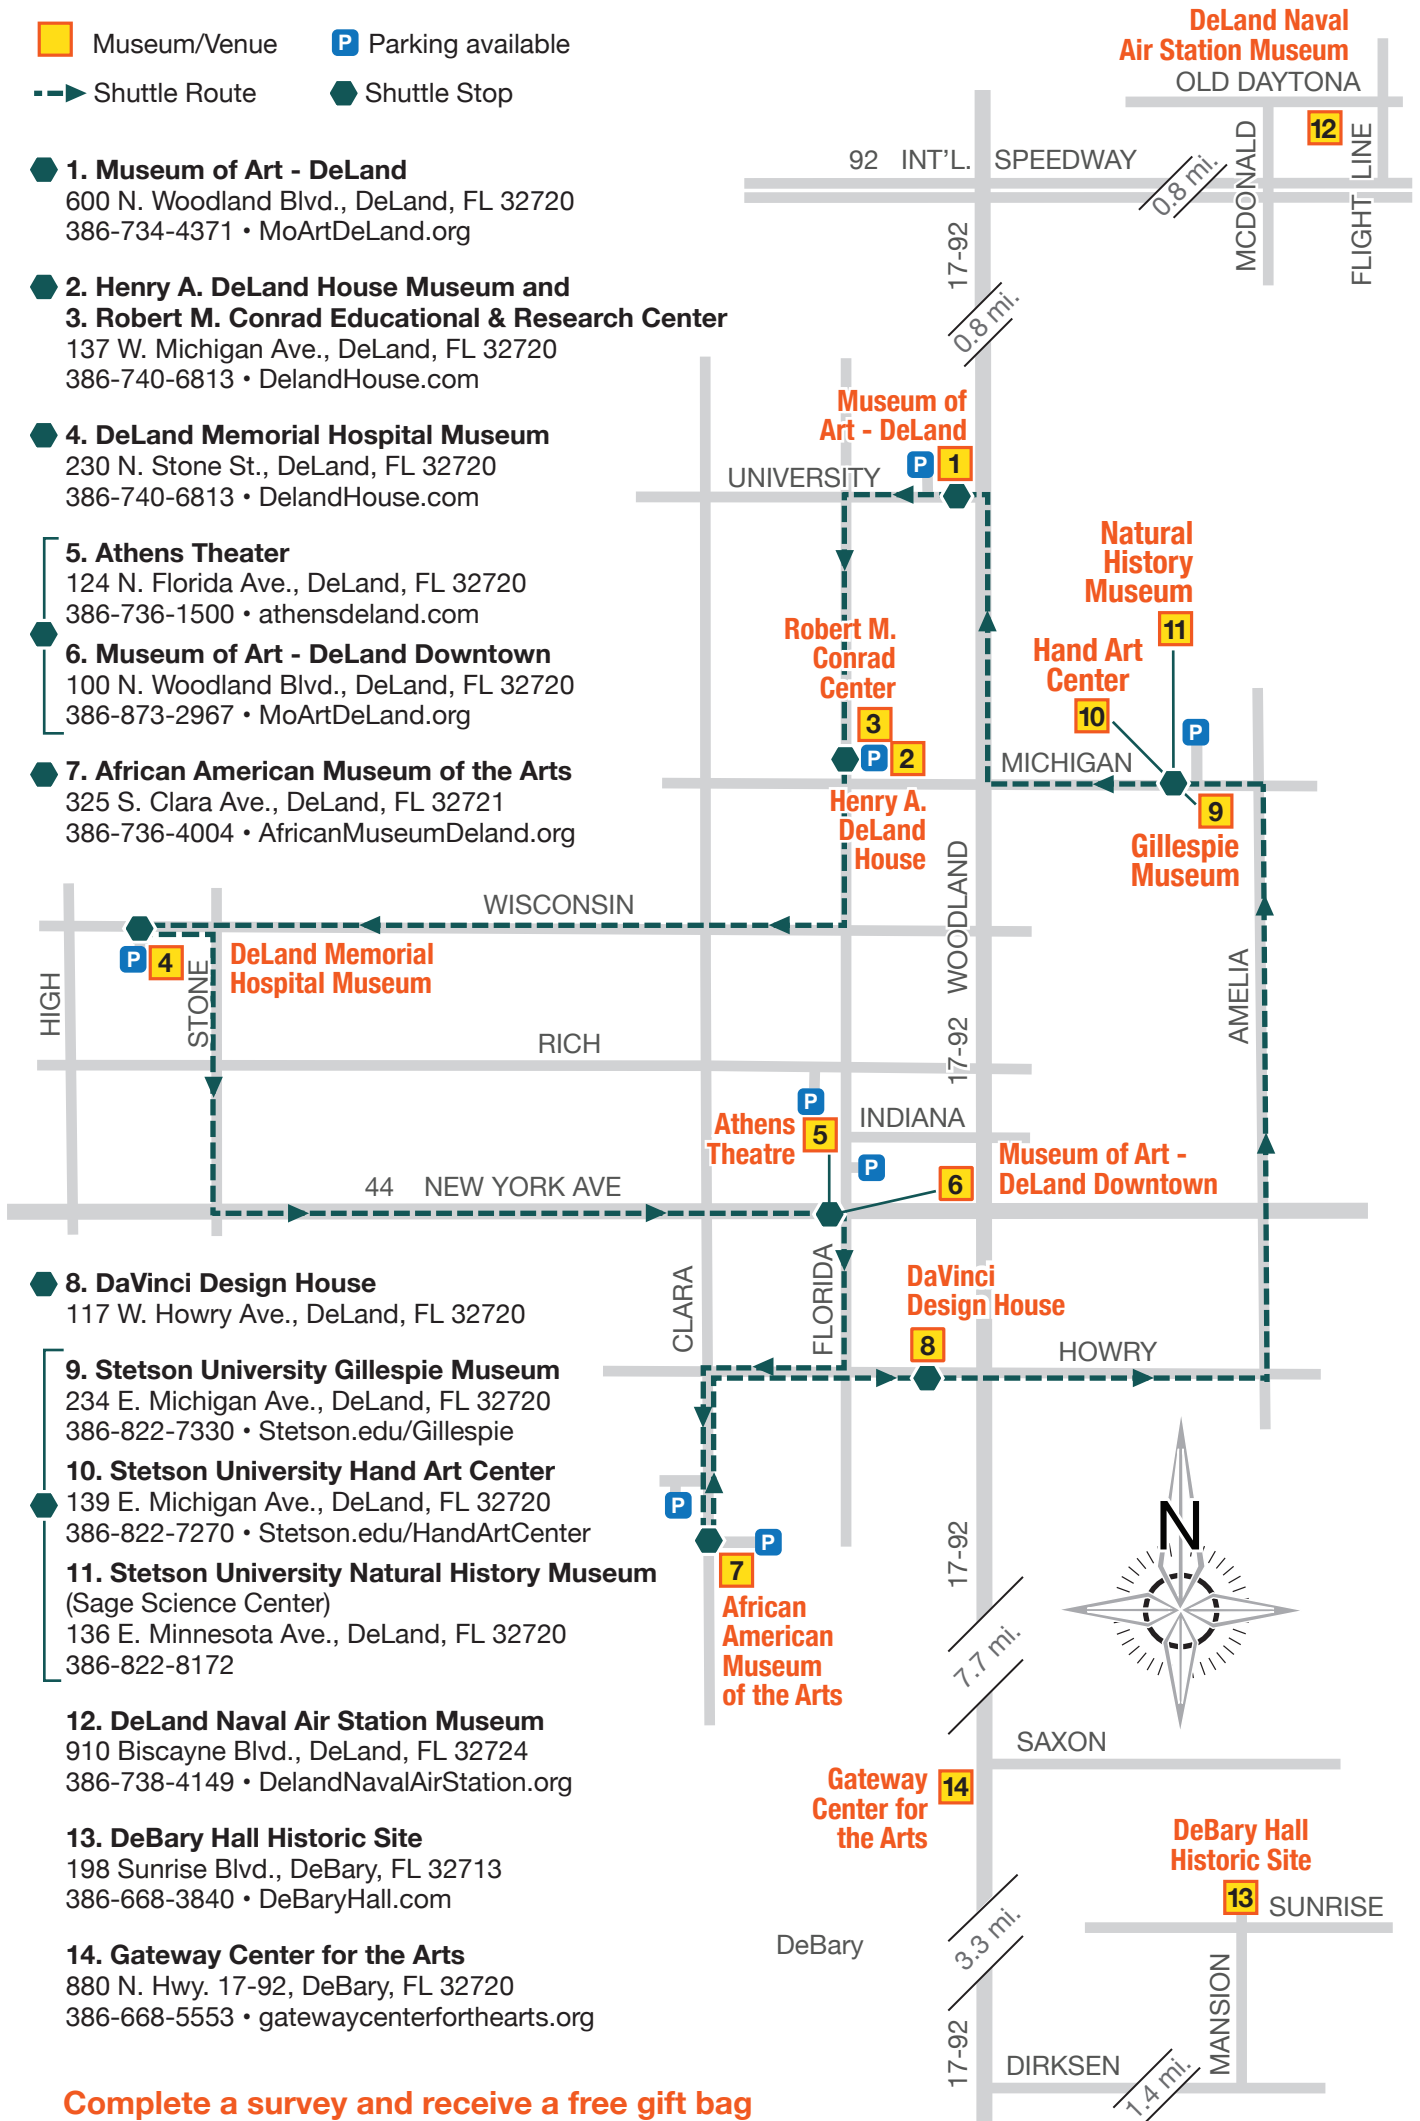

1. Museum of Art - DeLand
600 N. Woodland Blvd., DeLand, FL 32720
386-734-4371 • MoArtDeLand.org

**2. Henry A. DeLand House Museum and
3. Robert M. Conrad Educational & Research Center**
137 W. Michigan Ave., DeLand, FL 32720
386-740-6813 • DelandHouse.com

4. DeLand Memorial Hospital Museum
230 N. Stone St., DeLand, FL 32720
386-740-6813 • DelandHouse.com

5. Athens Theater
124 N. Florida Ave., DeLand, FL 32720
386-736-1500 • athensdeland.com

6. Museum of Art - DeLand Downtown
100 N. Woodland Blvd., DeLand, FL 32720
386-873-2967 • MoArtDeLand.org

7. African American Museum of the Arts
325 S. Clara Ave., DeLand, FL 32721
386-736-4004 • AfricanMuseumDeland.org

8. DaVinci Design House
117 W. Howry Ave., DeLand, FL 32720

9. Stetson University Gillespie Museum
234 E. Michigan Ave., DeLand, FL 32720
386-822-7330 • Stetson.edu/Gillespie

10. Stetson University Hand Art Center
139 E. Michigan Ave., DeLand, FL 32720
386-822-7270 • Stetson.edu/HandArtCenter

**11. Stetson University Natural History Museum
(Sage Science Center)**
136 E. Minnesota Ave., DeLand, FL 32720
386-822-8172

12. DeLand Naval Air Station Museum
910 Biscayne Blvd., DeLand, FL 32724
386-738-4149 • DelandNavalAirStation.org

13. DeBary Hall Historic Site
198 Sunrise Blvd., DeBary, FL 32713
386-668-3840 • DeBaryHall.com

14. Gateway Center for the Arts
880 N. Hwy. 17-92, DeBary, FL 32720
386-668-5553 • gatewaycenterforthearts.org

**Complete a survey and receive a free gift bag
at Museum of Art - DeLand, 600 N. Woodland.**